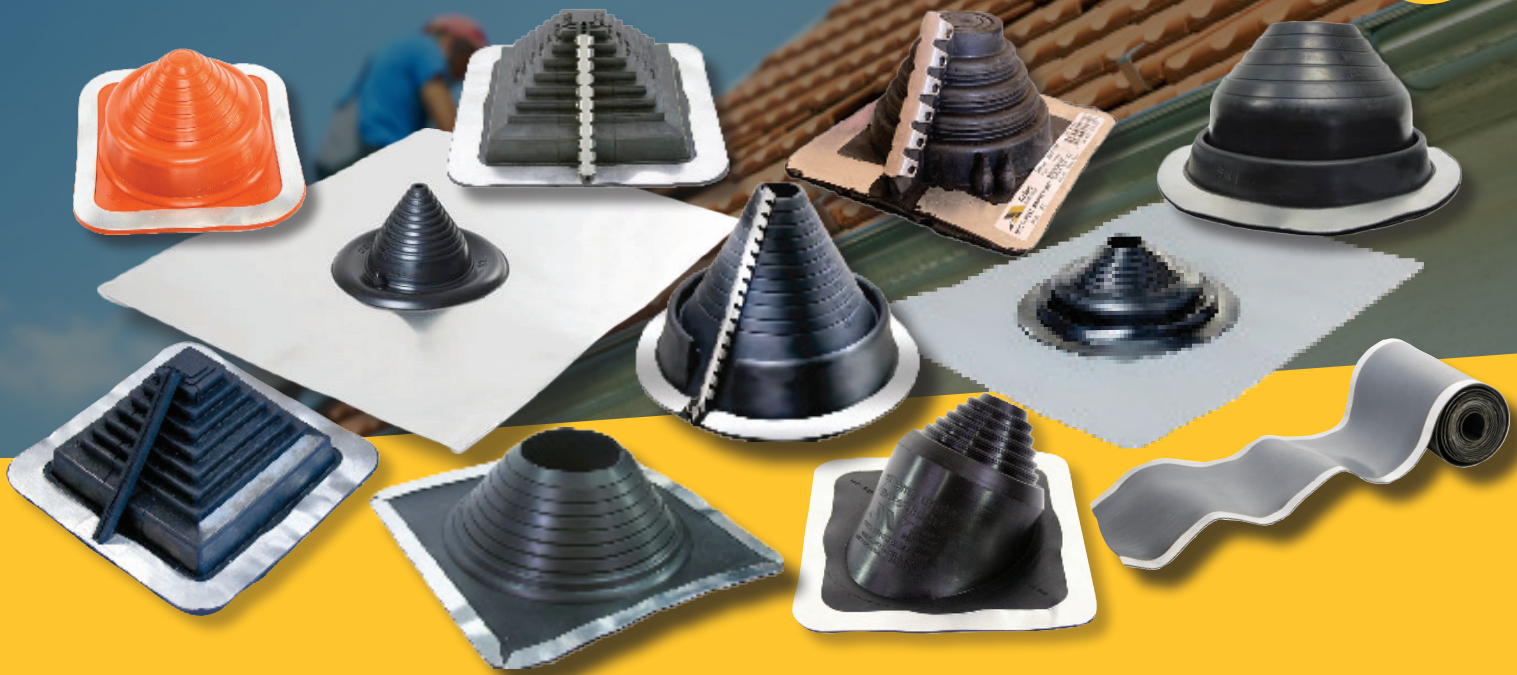

AZTEC'S SIGNATURE FLEXIBLE DESIGN TO MEET ALL YOUR ROOF FLASHING NEEDS

Features

With Aztec's signature flexible design, **MasterFlash®** will meet all your roof flashing needs – metal and tiled roofs, solar, heating, ceiling electrical fans – we have you covered.

Made of EPDM or silicone, **MasterFlash®** is specifically designed to resist weathering from UV rays and ozone. With a one-piece construction, installing **MasterFlash®** could not be easier.

Aztec's **MasterFlash®** range is designed by our team of engineers and manufactured under strict guidelines for quality and high performance – so it stands the test of time. We're so confident in our products that we offer a **25-year satisfaction guarantee** on all installations.

- We've got you covered up to a 1 mt diameter pipe
- One-Piece Construction – allows for easy on-site installation
- Base Flexibility - The base is designed to form a seal on most roof profiles and roof pitches regardless of pipe location.
- Perfectly designed to ensure a watertight seal
- Pipe diameters can be seen clearly for a proper pipe fit
- Ozone and UV protection
- Temperatures can be as hot as 250 degrees celsius - covering most applications.