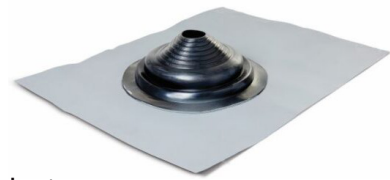

TILEFLASH LEAD BASE NO4 VERTICAL BOOT

TFLDV4B

Features:

- ✓ Suitable for tiled roofs
- ✓ Also available in aluminium base
- ✓ Size Range: 50 - 170mm
- ✓ Base Size: 450 x 600mm