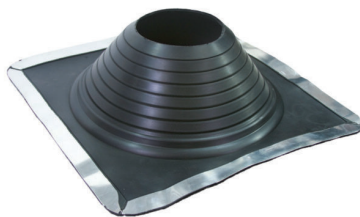

## AZTEC METAL FLASH #4 LOW PROFILE AMF4BLP

- Features:**
- ✓ Suitable for metal roofs
  - ✓ Size Range: 150mm opening
  - ✓ Base Size: 280mm
  - ✓ No cutting required

## AZTEC METAL FLASH SQUARE BASE N06 AMF6B

- Features:**
- ✓ Suitable for metal roofs
  - ✓ Size Range: 125 - 230mm
  - ✓ Base Size: 363mm

## AZTEC METAL FLASH SQUARE BASE N07 AMF7B

- Features:**
- ✓ Suitable for metal roofs
  - ✓ Size Range: 150 - 300mm
  - ✓ Base Size: 450mm

## MASTERFLASH N08X SQUARE BASE MFS8XB

- Features:**
- ✓ Suitable for metal roofs
  - ✓ Size Range: 171 - 230mm
  - ✓ Base Size: 495mm