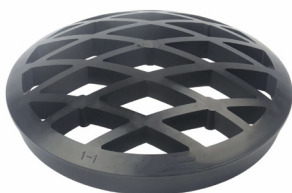

FINISHING COLLARS & GRATES

FINISHING COLLAR & GRATE

Australian Standards Compliant & Lead Free

Code

Description

DWVFC100

DWV Finishing Collar
100mm

DWVFG100

DWV Flat Poly Grate
100mm

DWVDG100

DWV Domed Poly Grate
100mm

** Grate Sold Separately **