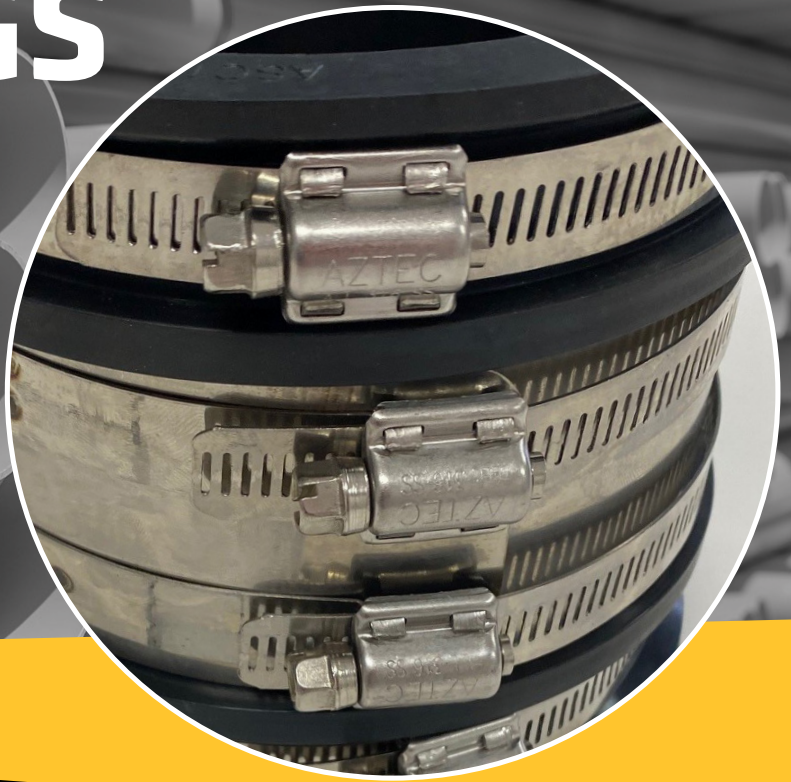

AZTEC

SHIELDED COUPLINGS

ENSURES NO PIPE DISPLACEMENTS

DESIGNED TO SUIT AUSSIE CONDITIONS

**Connecting or repairing pipes
on sewer and drainage lines.**

- ✓ Additional wrap around stainless steel coupling to suit robust conditions
- ✓ Withstands an internal pressure of up to 1 bar
- ✓ Stainless steel shielded band prevents pipe displacement
- ✓ Complies with AS/NZS 4327-1995
- ✓ WaterMark® approved and WASA approved

Aussie Tough. Aztec Smart.

SCAN ME

SHIELDED COUPLINGS

Aztec now have a range of shielded couplings designed for robust Aussie conditions. Specifically designed for the connection or the repair for pipes on sewer and drainage lines. The additional Stainless Steel wrap around coupling supports the middle section of the coupling, allowing the pipes to stay aligned and ensure minimal pipe displacement in robust conditions.

LEGEND

1. EPDM Rubber
2. Stainless Steel band - to increase shear strength & to reduce pipe displacement
3. All SS316 heavy duty clamps

CALL FOR ALL PRODUCT RANGES & SIZES

P: (03) 9768 2394 F: (03) 9768 2580