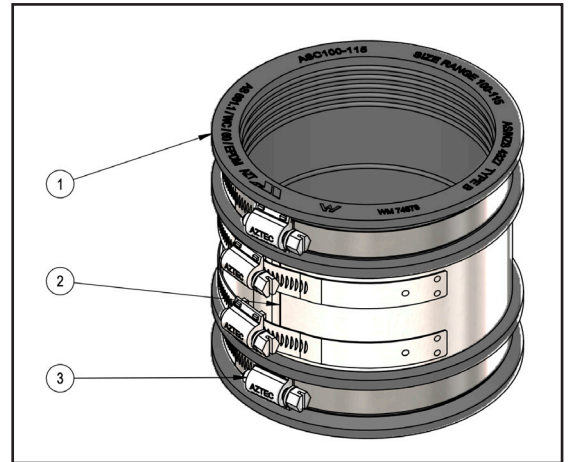

AZTEC

SHIELDED COUPLINGS

ENSURES NO PIPE DISPLACEMENTS

DESIGNED TO SUIT AUSSIE CONDITIONS

**Connecting or repairing pipes
on sewer and drainage lines.**

- ✓ Additional wrap around stainless steel coupling to suit robust conditions
- ✓ Withstands an internal pressure of up to 1 bar
- ✓ Stainless steel shielded band prevents pipe displacement
- ✓ Complies with AS/NZS 4327-1995
- ✓ WaterMark® approved and WASA approved

Aussie Tough. Aztec Smart.

SCAN ME

SHIELDED COUPLINGS

Aztec now have a range of shielded couplings designed for robust Aussie conditions. Specifically designed for the connection or the repair for pipes on sewer and drainage lines. The additional Stainless Steel wrap around coupling supports the middle section of the coupling, allowing the pipes to stay aligned and ensure minimal pipe displacement in robust conditions.

Our Range

Coupling Code	Description
ASC100-115	AZTEC Shielded Flexible Coupling 100-115mm
ASC110-125	AZTEC Shielded Flexible Coupling 110-125mm
ASC125-150	AZTEC Shielded Flexible Coupling 125-150mm
ASC160-180	AZTEC Shielded Flexible Coupling 160-180mm
ASC175-200	AZTEC Shielded Flexible Coupling 175-200mm
ASC225-250	AZTEC Shielded Flexible Coupling 225-250mm
ASC265-290	AZTEC Shielded Flexible Coupling 265-290mm

Bush Adaptors

Coupling Code	Description
ASCB15/105-115	AZTEC Bush ID 105-115mm Thickness 15mm
ASCB16/154-164	AZTEC Bush ID 154-164mm Thickness 16mm
ASCB8/105-115	AZTEC Bush ID 105-115mm Thickness 8mm
ASCB8/170-180	AZTEC Bush ID 170-180mm Thickness 8mm
ASCB8/115-125	AZTEC Bush ID 115-125mm Thickness 8mm
ASCB8/150-160	AZTEC Bush ID 150-160mm Thickness 8mm
ASCB8/160-170	AZTEC Bush ID 160-170mm Thickness 8mm
ASCB8/240-250	AZTEC Bush ID 240-250mm Thickness 8mm
ASCB8/255-265	AZTEC Bush ID 255-265mm Thickness 8mm