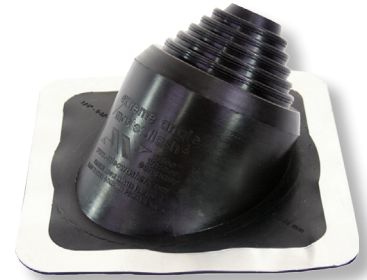

Made of EPDM or silicone, **MasterFlash®** is specifically designed to resist weathering from UV rays and ozone. With a one-piece construction, installing **MasterFlash®** could not be easier.

Aztec's **MasterFlash®** range is designed by our team of engineers and manufactured under strict guidelines for quality and high performance – so it stands the test of time. We're so confident in our products that we offer a **25-year satisfaction guarantee** on all installations.

UNIVERSAL RETROFIT	Code	Description
	MFRF1	Universal Retrofit No1 19-69mm
	MFRF2	Universal Retrofit No2 50-184mm
	MFRF3	Universal Retrofit No3 95-254mm

** Available in Black, Grey & Silicone Red **

MASTER FLASH® SPECIALTY

BOX GUTTER EXPANSION JOINT

Code: BGEJ225

Roof Flashing System

25
YEAR
WARRANTY

- Available in 225mm wide and various lengths

MASTERFLASH HEAT FLASH SQBASE

Code: MFSHTB

- Suits pipe range 250mm - 381mm
- Available in Black EPDM only

25
YEAR
WARRANTY

EXTREME ANGLE

Code: MFEA1B

- For applications with a 35° to 65° angle.
- Great product for extreme pitched metal roofs.
- Pipe range covering 6mm - 146mm

25
YEAR
WARRANTY

Temperature Resistance Chart