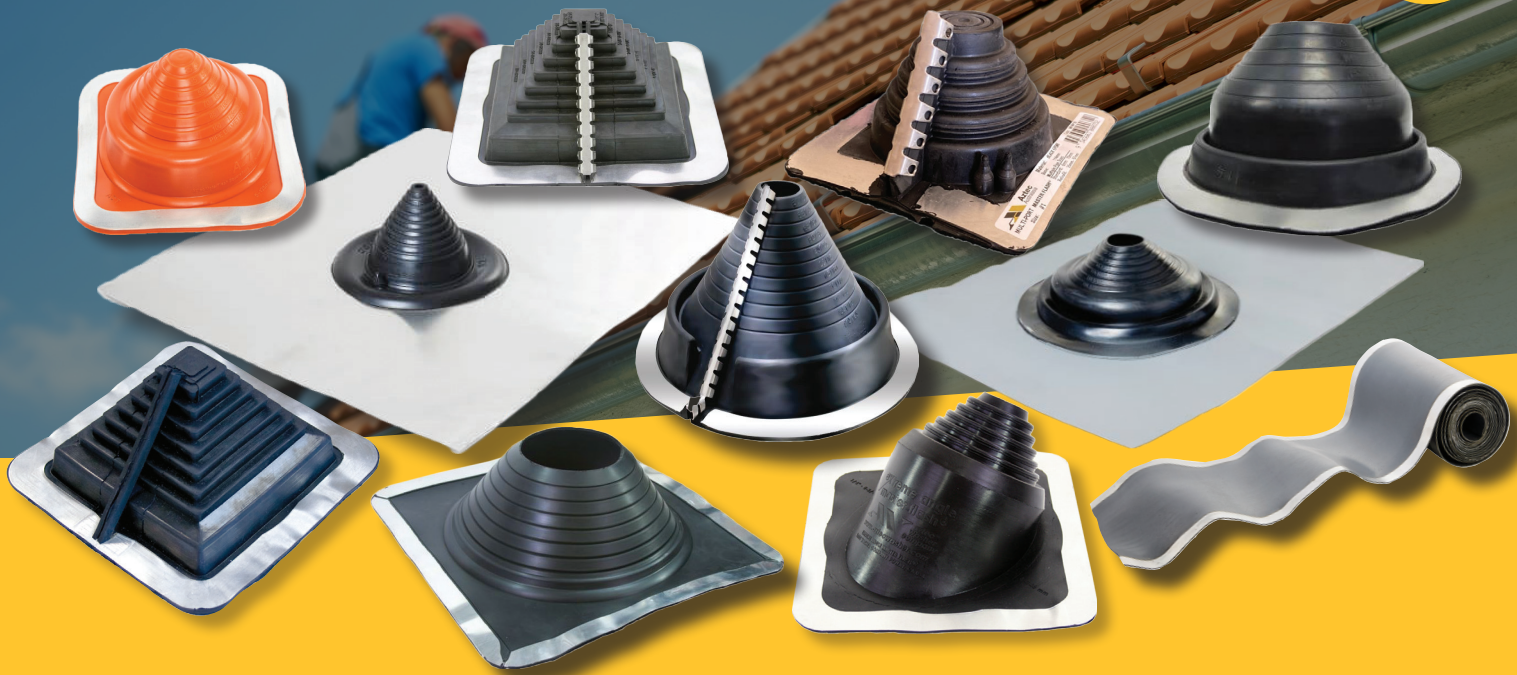

AZTEC'S SIGNATURE FLEXIBLE DESIGN TO MEET ALL YOUR ROOF FLASHING NEEDS

Features

With Aztec's signature flexible design, **MasterFlash®** will meet all your roof flashing needs – metal and tiled roofs, solar, heating, ceiling electrical fans – we have you covered.

Made of EPDM or silicone, **MasterFlash®** is specifically designed to resist weathering from UV rays and ozone. With a one-piece construction, installing **MasterFlash®** could not be easier.

Aztec's **MasterFlash®** range is designed by our team of engineers and manufactured under strict guidelines for quality and high performance – so it stands the test of time. We're so confident in our products that we offer a **25-year satisfaction guarantee** on all installations.

- We've got you covered up to a 1 m diameter pipe
- One-Piece Construction – allows for easy on-site installation
- Base Flexibility - The base is designed to form a seal on most roof profiles and roof pitches regardless of pipe location.
- Perfectly designed to ensure a watertight seal
- Pipe diameters can be seen clearly for a proper pipe fit
- Ozone and UV protection
- Temperatures can be as hot as 250 degrees celsius - covering most applications.