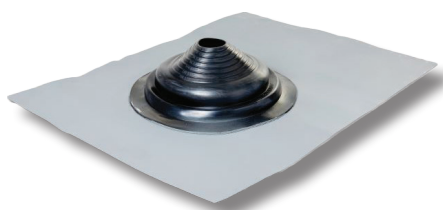

TILEFLASH

** Available in Black & Silicone Red **

Code	Description
TFLDVMINI	TileFlash Lead Mini 0-20mm Vert Boot
TFLDS	TileFlash Lead Solar M/Port 0-49mm
TFLDV2	TileFlash Lead 12-125mm Vert Boot
TFLDV3	TileFlash Lead 50-100mm Vert Boot
TFLDV4	TileFlash Lead 50-170mm Vert Boot
TFLDV5	TileFlash Lead 175-330mm Vert Boot
TFLDSQ	TileFlash Lead Square Vent 410-490mm