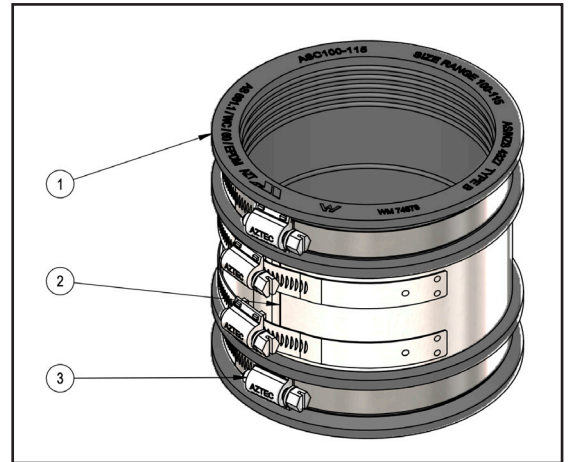

AZTEC

SHIELDED COUPLINGS

ENSURES NO PIPE DISPLACEMENTS

DESIGNED TO SUIT AUSSIE CONDITIONS

**Connecting or repairing pipes
on sewer and drainage lines.**

- ✓ Additional wrap around stainless steel coupling to suit robust conditions
- ✓ Withstands an internal pressure of up to 1 bar
- ✓ Stainless steel shielded band prevents pipe displacement
- ✓ Complies with AS/NZS 4327-1995
- ✓ WaterMark® approved and WASA approved

Aussie Tough. Aztec Smart.

SHIELDED COUPLINGS

Aztec now have a range of shielded couplings designed for robust Aussie conditions. Specifically designed for the connection or the repair for pipes on sewer and drainage lines. The additional Stainless Steel wrap around coupling supports the middle section of the coupling, allowing the pipes to stay aligned and ensure minimal pipe displacement in robust conditions.

Our Range

Coupling Code	Description
ASC100-115	AZTEC Shielded Flexible Coupling 100-115mm
ASC110-125	AZTEC Shielded Flexible Coupling 110-125mm
ASC125-150	AZTEC Shielded Flexible Coupling 125-150mm
ASC160-180	AZTEC Shielded Flexible Coupling 160-180mm
ASC175-200	AZTEC Shielded Flexible Coupling 175-200mm
ASC225-250	AZTEC Shielded Flexible Coupling 225-250mm
ASC265-290	AZTEC Shielded Flexible Coupling 265-290mm

Bush Adaptors

Coupling Code	Description
ASCB15/105-115	AZTEC Bush ID 105-115mm Thickness 15mm
ASCB16/154-164	AZTEC Bush ID 154-164mm Thickness 16mm
ASCB8/105-115	AZTEC Bush ID 105-115mm Thickness 8mm
ASCB8/115-125	AZTEC Bush ID 115-125mm Thickness 8mm
ASCB8/150-160	AZTEC Bush ID 150-160mm Thickness 8mm
ASCB8/160-170	AZTEC Bush ID 160-170mm Thickness 8mm
ASCB8/170-180	AZTEC Bush ID 170-180mm Thickness 8mm
ASCB8/240-250	AZTEC Bush ID 240-250mm Thickness 8mm
ASCB8/255-265	AZTEC Bush ID 255-265mm Thickness 8mm